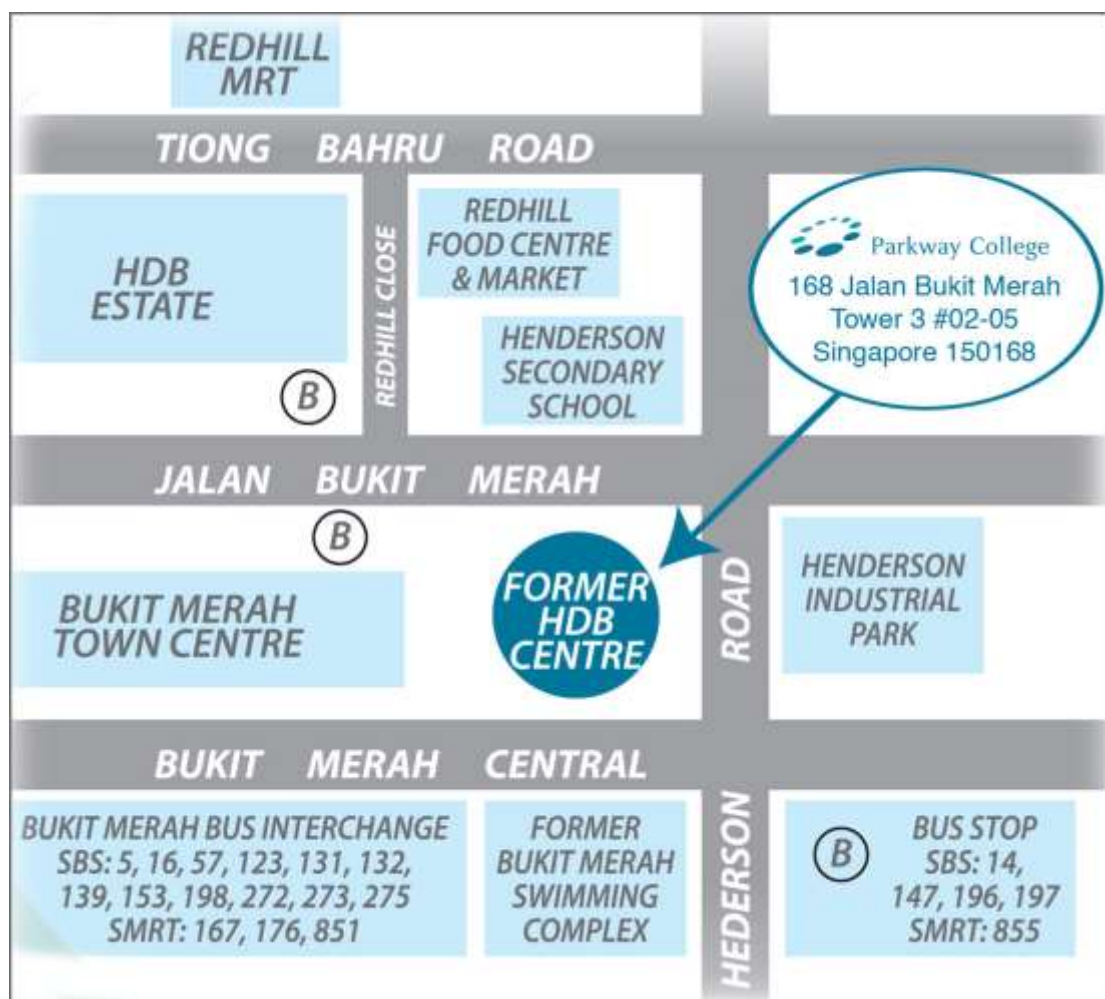

◦ **Walking Directions from Surbana One Tower (Shuttle Bus Stop):** Take lift or escalator to level 2 of Tower 1 and walk along pathway towards Tower 3. Parkway College Reception is located next to Tower 3 Lift Lobby.

◦ **Walking Directions from Bukit Merah Central:** Take the flight of stairs next to McDonald into the office compound and locate Tower 3. Parkway College Reception is located next to Tower 3 Lift Lobby.

# Map of internal compound

Directions from HANS: Please take lift to level 2 and proceed to locate Tower 3. We are located next to Tower 3 Lift Lobby.

HANS Restaurant Level 1

McDonalds

Directions from McDonalds: Take flight of stairs next to McDonalds into the compound and locate Tower 3.

TOWER 5 Lift Lobby

Bukit Merah Central

Directions from Bukit Merah Central: From NTUC / Bus Interchange, please walk towards "Bread" store and walk along passageway to Tower 5 Lift Lobby. From Tower 5, please proceed to Tower 3. We are located next to Tower 3 Lift Lobby.